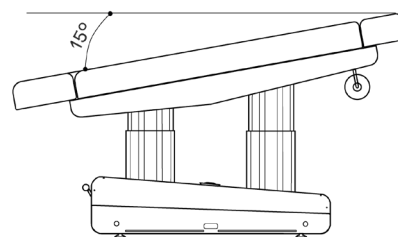

Dimensions

General specifications

MOTORS

4 engines (height, inclination, footrest, backrest)

DIMENSIONS (LENGTH X WIDTH)

195 x 80 cm

HEIGHT (MIN. AND MAX.)

68/89 cm