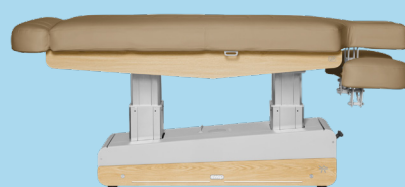

Work happily

V1.0

naggura'swop

naggura.com

Our products

Spa

The Swop S4 UP Grand Relax Spa is an electrical 4-section table with a super comfortable and wide mattress, double column, wooden structure, wheels, LED light, 3 memory positions and reset function, TwinLift armrest system and heating.