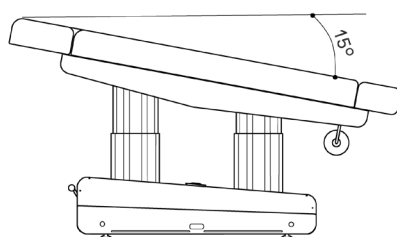

Dimensions

General specifications

MOTORS

4 engines (height, inclination, footrest, backrest)

DIMENSIONS (LENGTH X WIDTH)

195 x 80 cm

HEIGHT (MIN. AND MAX.)

68/89 cm