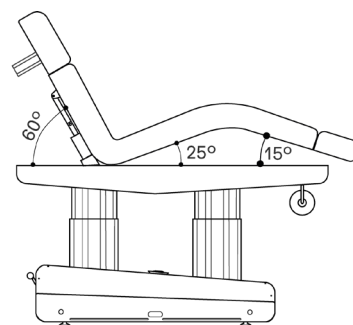

Dimensions

General specifications

MOTORS

4 engines (height, inclination, footrest, backrest)

DIMENSIONS (LENGTH X WIDTH)

195 x 80 cm

HEIGHT (MIN. AND MAX.)

68/89 cm